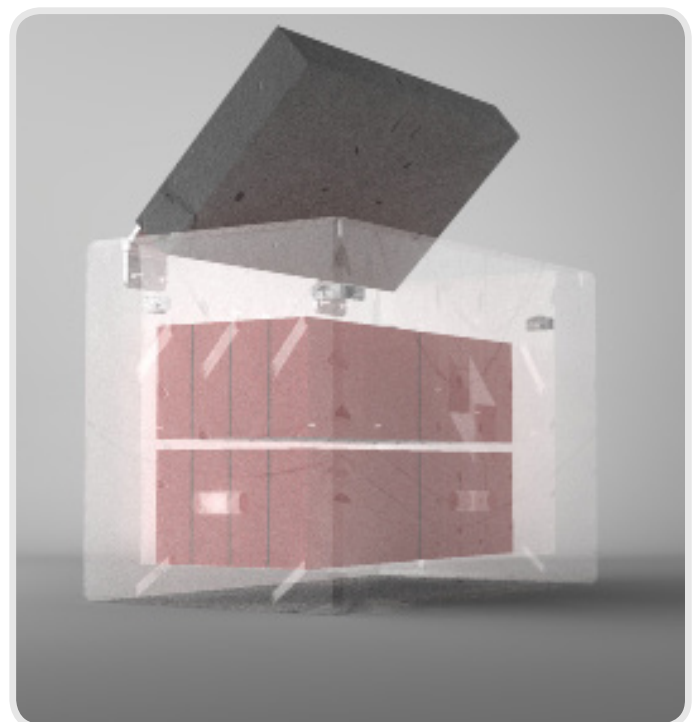

Concrete Battery Enclosure | CBE-0002

MAGICUBE - MIDI

CONCRETE BATTERY ENCLOSURE

Product Overview

- **Highly secure - vandal resistant**
- **Rapid deployment**
- **Low cost - Higher ROI**
- **Reduced overall site CAPEX / OPEX**
- **Passive temperature management**

The low cost Poynting MagiCube - Midi protects high risk critical infra-structure against theft and damage in remote, exposed and vulnerable locations. Features highly robust reinforced pre-cast concrete, quick and easy deployment, innovative patented access and access control system (sold separately) and a well-managed passive temperature control methodology. Ideal for infrastructure providers such as mobile operators, fibre and electricity providers who need to protect batteries, electrical sub-assemblies and IT equipment. The MagiCube - Midi has been successfully deployed in the harsh extremes of sub-Saharan Africa. Protecting base station sites for mobile operators, the cube removes the need for expensive battery cooling (CAPEX) thereby reducing power consumption (OPEX). The current cost of repair, replacement and restoration of critically damaged infrastructure together with loss of associated revenue generating services justifies the highest Return On Investment (ROI) for the MagiCube - Midi.

Features

- Patented interlocking system
- Portable opening kit for ease of maintenance and added level of security
- Vandal resistant 150mm reinforced precast concrete
- Passive temperature control methodology for optimal battery life
- Removable access and opening mechanism

Application

- Battery enclosures for mobile operators
- Equipment enclosures for service providers
- IT infrastructure providers
- Electrical sub-assemblies for utility providers
- Secure installations