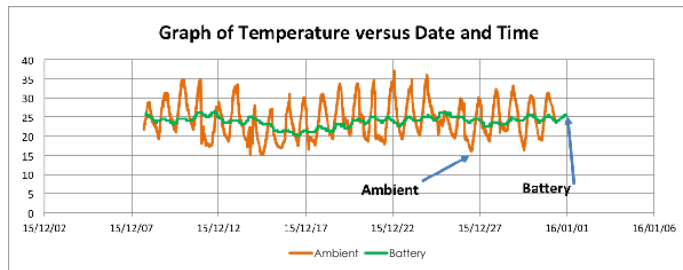

Battery Cube Capacity

Secure enclosure for 16 x 12V connected in series/ parallel to form a 48V bank.

Environmental Specifications

Environmental Conditions: Outdoor any climatic conditions
Rain(drainholes and seals): Any equipment stored on shelving with 50mm height will remain dry under heavy (IP 25) rain conditions.

Ordering Information

Commercial name: MagiCube - Midi
Order Product Code: A-CBE-0002
EAN number: N/A

Battery Temperature in Hot Johannesburg Summer Month

Month Summary

Max Ambient 37.5°C
Ambient Avg 23.9°C
Battery Avg 24.0°C

Explanation:

Battery average temperature will be equal to AVERAGE Ambient temperature of the site. Average temperature for any location should take into account an annual cycle (winter and summer) and both day and night temperatures.

Mechanical Specifications

Product Dimensions (L x W x D):	1500mm x 900mm x 1000mm
Product Dimensions (inside cube):	1200mm x 600mm x 750mm
Weight:	2.0 Ton(Without batteries)
Lid Weight:	500 kg
Opening:	Externally no apparent opening mechanism. Opening possible with HSO approved service kit
Wall Thickness:	100mm (base) -150mm (side wall)
Walls and lid:	75x 75 Y 16 rebar mesh with additional perforated plates at critical locations
Cube Base:	517 Y6 rebar mesh
Materials:	40-50MPa precast concrete Double 100 x 100 x 6mm Mesh reinforcing
HVAC :	Standard with Free flow ambient air cooling.
Exterior:	Coated with heat resistant white paint.
Locking options:	Optional access hole cover with actuator locking mechanism (actuator control device not provided)
Alarm Option:	Access, battery temperature, bus voltage, battery bank midpoint voltage monitoring
Specification:	Meets stringent health and safety requirements with certification
Cable interface (Hole dimensions):	2 x 50mm diameter ducts provided.
Venting:	"6 12mm top mounted vents slanting outwards at 45 degrees"
Ground preparation:	Compacted ground, slab or firm pebble surface.
Site installation:	Pure drop down of cube. On site provision of ducting/cabling and installation of batteries.

Contact Poynting

Poynting Antennas (Pty) Ltd - Head Office

Unit 4, N1 Industrial Park
Landmarks Avenue,
Samrand, 0157
South Africa

Phone: +27 (0) 12 657 0050

E-mail: sales@poynting.co.za

Poynting Europe

Regus Business Center Neue Messe Riem
Kronstadter Straße 4
81677 München
Germany

Phone: +49 89 208026538

E-mail: sales-europe@poynting.tech