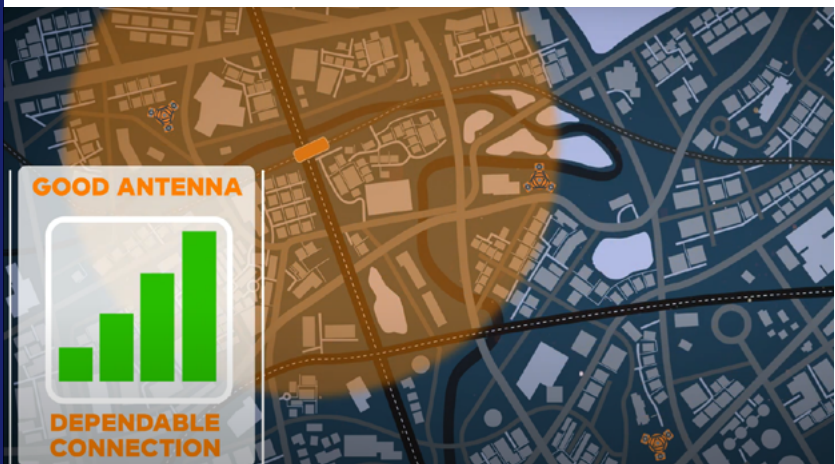

MOVING CONNECTIVITY

CONNECTED BUSES/COACHES AND CONNECTED PASSENGERS